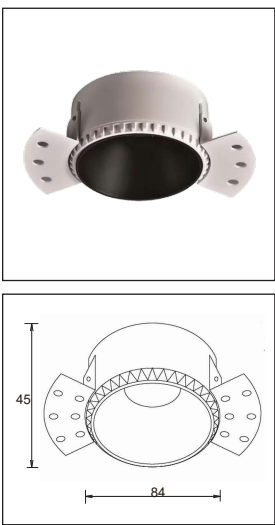

High Lumen Efficacy 115 lm/W - UGR<19  
 Body - Die cast aluminum housing with solvent free powder coating  
 Reflector - Anodized aluminum  
 Diffuser - polycarbonate pattern lens  
 Glowing Wire Test - 850°  
 Temperature - of=20 °C ~ of max=50 °C

Model --- **SINO**

**SINO-A-1-15-27-W-3W**

Lighting Customization Solution can offer you modifications for environment with higher options as a customized product.

IP20 COB McA Step 3 220-240V

A - Ø 84-45mm 88mm