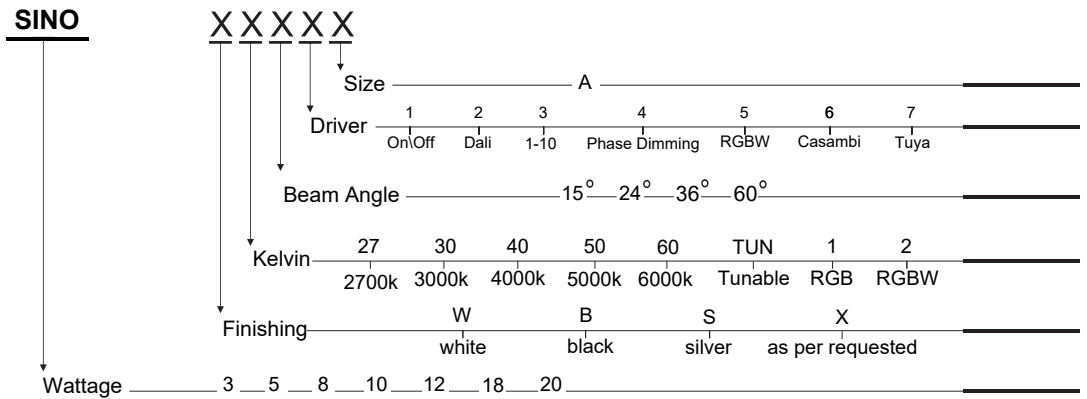

Simple and easy appearance, in line with contemporary aesthetic concept. Ideal choices of size and design, this range is suitable for every wall. The product has the structure and appearance design patent. can be easily installed in any type of space, to create amazing light effects.

FIELDS OF APPLICATION:

Living spaces, villas, residential, offices, showrooms, hotels, restaurants, buildings, hospitals, shopping malls, supermarket, convention centers, galleries, etc.

The SINO Trimless Frame adaptable for indoor applications.

High Lumen Efficacy 115 lm/W - UGR<19
Body - Die cast aluminum housing with solvent free powder coating
Reflector - Anodized aluminum
Diffuser - polycarbonate pattern lens
Glowing Wire Test - 850°
Temperature - of=20 °C ~ of max=50 °C

Model --- **SINO**

SINO-A-1-15-27-W-3W

Lighting Customization Solution can offer you modifications for environment with higher options as a customized product.

IP20 COB McA Step 3 220-240V

A - Ø 84-45mm 88mm