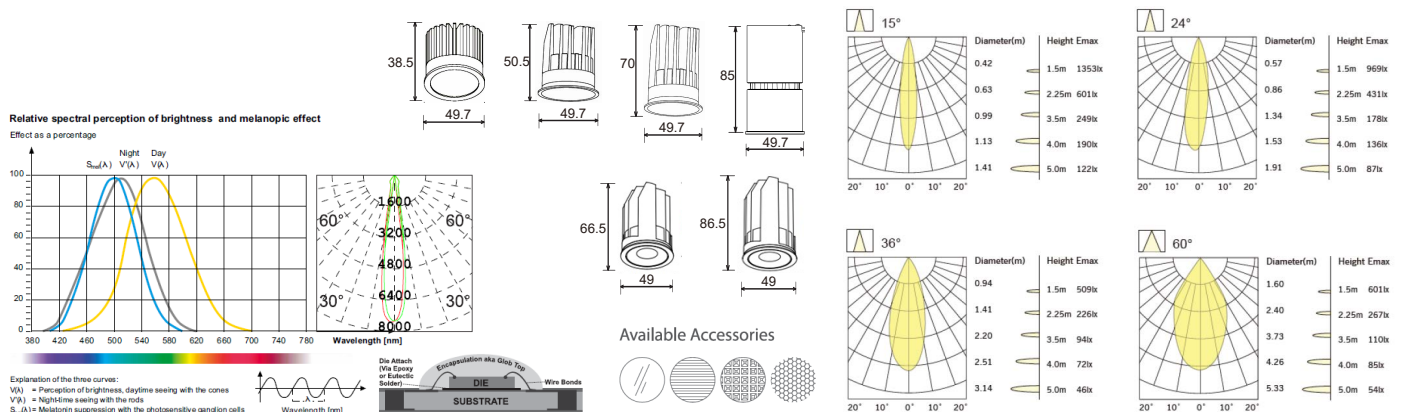

Model --- **SINO**

**SINO-A-1-15-27-W-3W**

Lighting Customization Solution can offer you modifications for environment with higher options as a customized product.

IP20 COB McA Step 3 220-240V

A - Ø 84-45mm 88mm