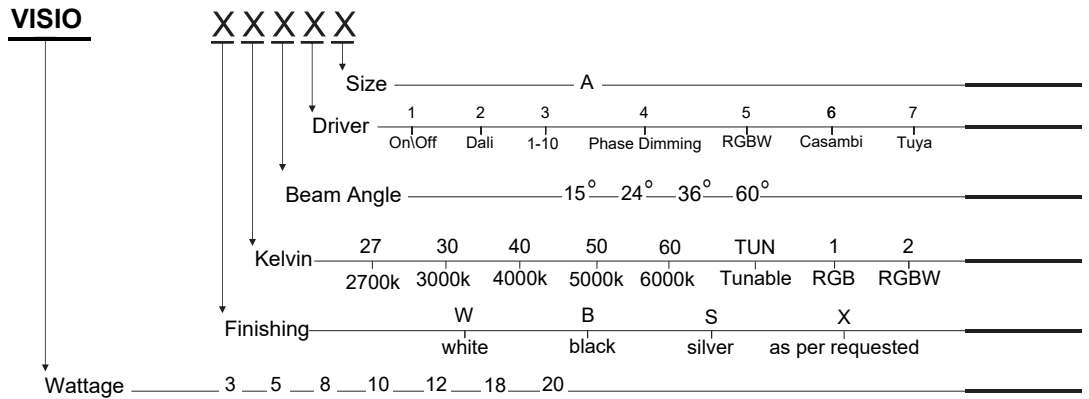

Simple and easy appearance, in line with contemporary aesthetic concept. Ideal choices of size and design, this range is suitable for every wall. The product has the structure and appearance design patent. can be easily installed in any type of space, to create amazing light effects.

FIELDS OF APPLICATION:

Living spaces, villas, residential, offices, showrooms, hotels, restaurants, buildings, hospitals, shopping malls, supermarket, convention centers, galleries, etc.

The VISIO Trimless Frame adaptable for indoor applications.

High Lumen Efficacy 115 lm/W - UGR<19
Body - Die cast aluminum housing with solvent free powder coating
Reflector - Anodized aluminum
Diffuser - polycarbonate pattern lens
Glowing Wire Test - 850°
Temperature - of=20 °C ~ of max=50 °C

Model --- **VISIO-TR**

VISIO-A-1-15-27-W-3W

Lighting Customization Solution can offer you modifications for environment with higher options as a customized product.

IP20 COB McA Step 3 220-240V

A - Ø 76-60mm 82mm