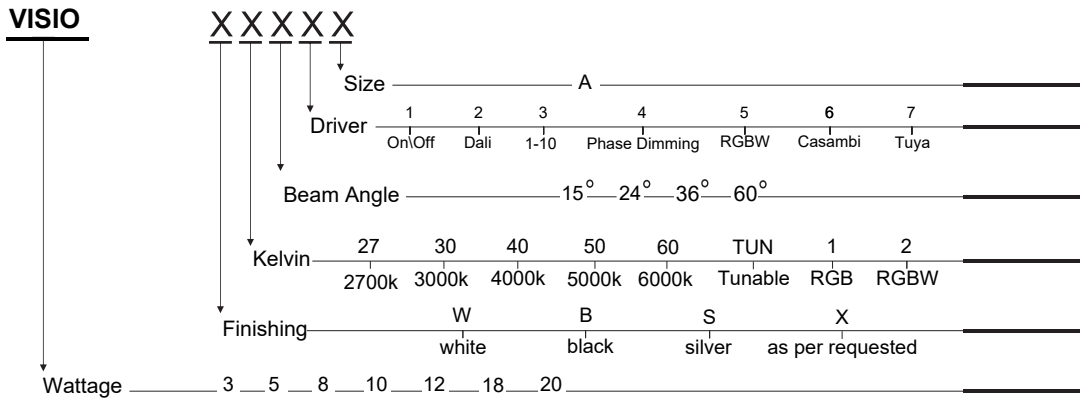

VISIO

Lighting Customization Solution can offer you modifications for environment with higher options as a customized product.

IP20   COB   McA Step 3   220-240V

A - Ø 80-58.5mm 70mm