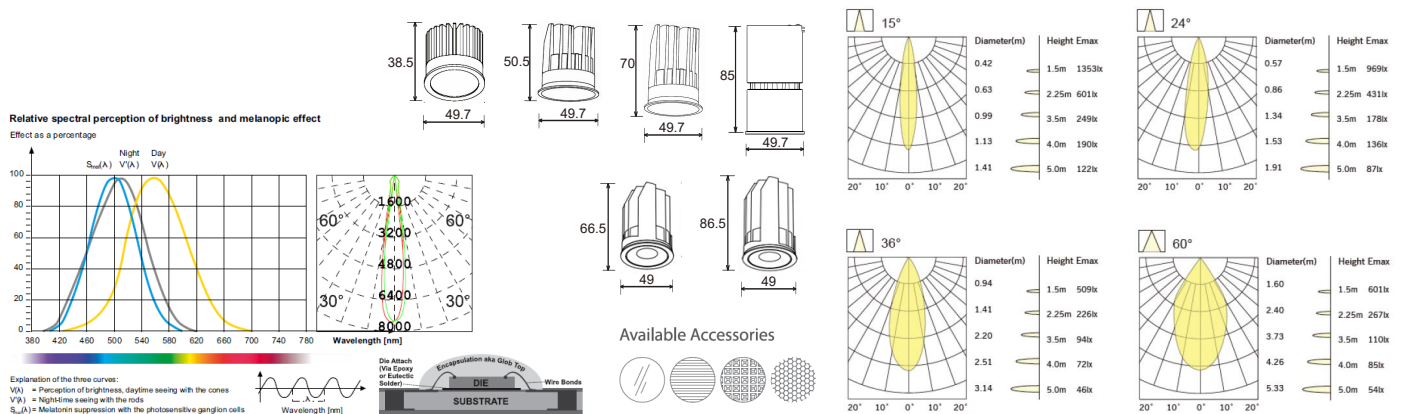

Model --- **VISIO-S**

VISIO-A-1-15-27-W-3W

VISIO

Lighting Customization Solution can offer you modifications for environment with higher options as a customized product.

IP20 COB McA Step 3 220-240V

A - Ø 80-58.5mm 70mm